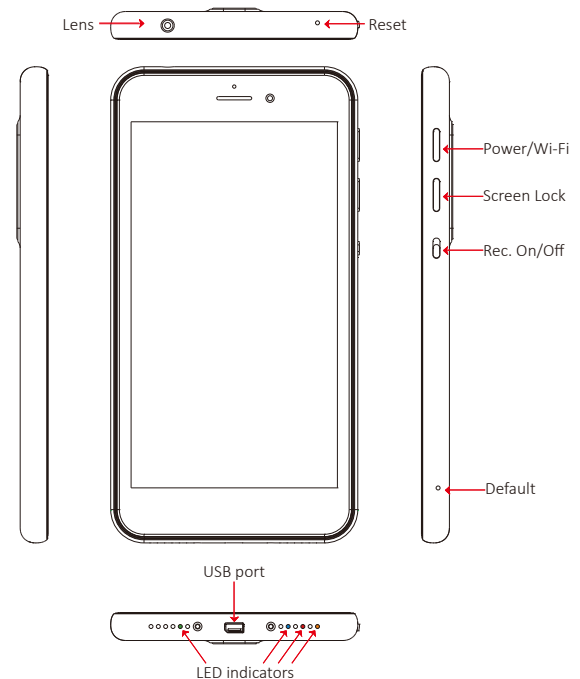

Illustration

Standard Accessories

S-EP/PV900EVO3

S-USB/PV900EVO3

• Earphone

• USB Cable