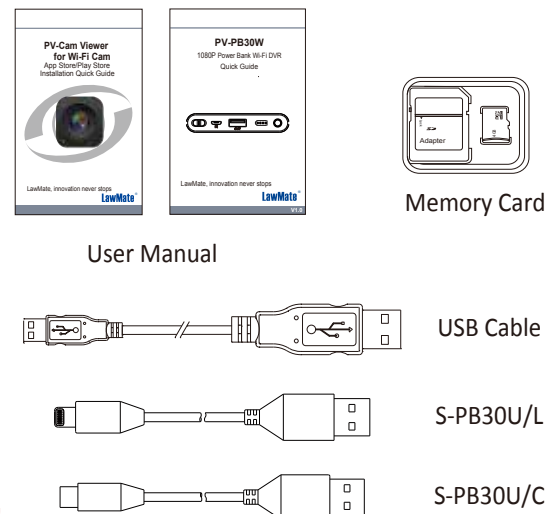

Standard Accessories