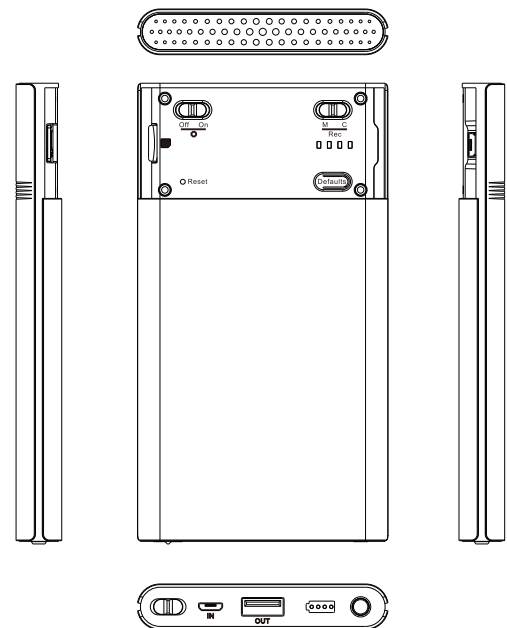

PV-PB30W

Covert DVR in Power Bank Design

Feature

- Built-in Wi-Fi allows you to control, view and download video from your smartphone
- Records at 1080p/720p/WVGA @ 30fps
- Takes up to 64GB memory card
- Appears as a normal smartphone/tablet power bank with built-in DVR and 2MP camera
- LED indicators for power, charging, Wi-Fi and recording
- Over-write function, hassle free for changing the memory card

Product Sketch

Specification

External Camera Module	
Built-in Image Sensor	1/2.8" Progressive CMOS Sensor
Sensor Resolution	2592 × 1944
Sensor Sensitivity	3.3 Lux @ F 2.0
Lens F/No.	F 2.4+-5%
Focal Length	3.7mm
Angle of View	70°
Video Spec.	
Algorithm	H.264, JPEG
File Format	MOV, JPG
Video Recording Mode	Auto / Manual / Motion Detection
Recording Capability	1080P / 720P / WVGA
Frame Rate	Up to 30 fps
Wi-Fi Spec.	
Wi-Fi	Built-in Wi-Fi Module
Storage & I/O	
Memory Type	Micro SD Card (Support SDHC max. 64GB) Use Device Format
Data Interface	Mini USB 2.0
Battery Output	USB DC 5V Output 550mA
Misc.	
Disguised Mode	Stand-By, Power-Off
Date/Time Table	YYYY.MM.DD, HH,MM,SS
Snapshot	Snapshot image when preview
Power	
Power Input	DC5V
Power Consumption	300mA-360mA (Wi-Fi off Wi-Fi = 100mA)
Battery Input	DC 3.7V / 4500 mA Lithium battery
Battery Lifetime	Continuous recording 600min for Wi-Fi off
Recording Time	5h @ 1920 × 1080 resolution (32GB SD card)
Charge Time	150min-200min
Physical	
Vibration Alert	Power on/off, Recording, Low battery