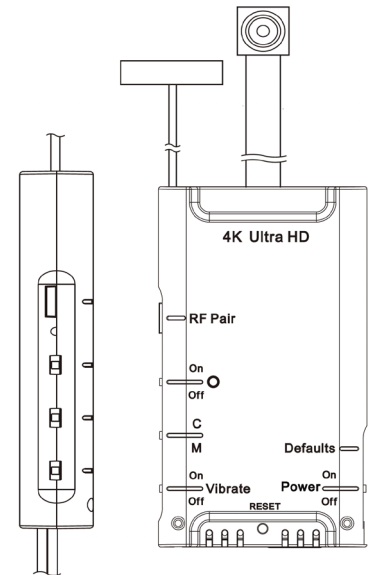

LawMate PV-DY40UW

4K Ultra HD DIY Hidden Camera Portable Wi-Fi DVR Module

FEATURES

- 1/2.8" progressive CMOS sensor
- 4K Ultra HD Video Quality
- Built-in Wi-Fi allows you to control, view, playback and download video from your smartphone
- Make your own hidden camera with this tiny DVR
- Install the extended hidden camera in any way you like
- Compatible with LawMate RF remote control
- Two lens to choose: normal and wide-angle
- Powered from battery , handy to carry

SPECIFICATION

BUILT-IN CAMERA MODULE	
BUILT-IN IMAGE SENSOR	1/2.8" Progressive CMOS Sensor
SENSOR RESOLUTION	2592 × 1944
SENSOR SENSITIVITY	2592 × 1944
LENS F/NO.	F 3.2
FOCAL LENGTH	4mm
ANGLE OF VIEW	66°
VIDEO SPEC.	
ALGORITHM	H.264, JPEG
FILE FORMAT	MOV, JPG
VIDEO RECORDING MODE	Manual & Motion Detection
RECORDING CAPABILITY	3840 × 2160@25/30fps 2704 / 1520@30fps / 1920 / 1080@30/60/120fps 1280 / 720@60/120/240fps
FRAME RATE	25 fps, 30 fps, 60 fps, 120 fps, 240 fps
WIFI SPEC.	
WI-FI	25 fps, 30 fps, 60 fps, 120 fps, 240 fps
WI-FI PROTOCOL	RTSP
STORAGE & I/O	
MEMORY TYPE	Micro SD Card (Support SDHC max = 256GB)
DATA INTERFACE	Mini USB 2.0
MISC.	
DATE/TIME TABLE	YYYY/MM/DD, HH:MM:SS
SNAPSHOT	Recording and playback video (Via APP) Size 4320 × 3240
POWER	
POWER INPUT	DC 5V
POWER CONSUMPTION	400mA-450mA (Wi-Fi OFF) (Wi-Fi ON + 100mA)
CHARGING FREQUENCY 300MA	800mA
BATTERY INPUT	DC 3.7V / 660mAH high polymers battery
BATTERY LIFETIME	Continuous Recording 70min (Wi-Fi ON)/90min (Wi-Fi OFF)
RECORDING TIME	140min @ 3840×2160@30fps resolution (64GB SDHC card)
PHYSICAL	
VIBRATION ALERT	Power on/off, Recording, Low Battery
DIMENSION	68x38x10mm
WEIGHT	46g

PRODUCT SKETCH

STANDARD ACCESSORIES

RECHARGEABLE BATTERY

WI-FI REMOTE CONTROL

2 X USB TYPE-C CABLES

64GB MICRO SD CARD

INCLUDES
USER
GUIDE