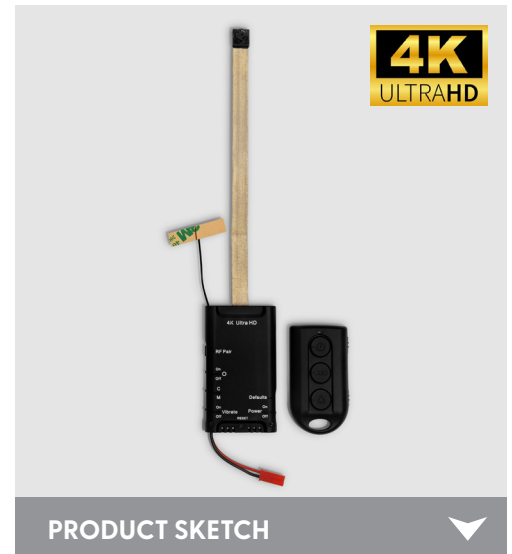

SPECIFICATION

BUILT-IN CAMERA MODULE	
BUILT-IN IMAGE SENSOR	1/2.8" Progressive CMOS Sensor
SENSOR RESOLUTION	2592 × 1944
SENSOR SENSITIVITY	2592 × 1944
LENS F/NO.	F 3.2
FOCAL LENGTH	4mm
ANGLE OF VIEW	66°
VIDEO SPEC.	
ALGORITHM	H.264, JPEG
FILE FORMAT	MOV, JPG
VIDEO RECORDING MODE	Manual & Motion Detection
RECORDING CAPABILITY	3840 × 2160@25/30fps 2704 / 1520@30fps / 1920 / 1080@30/60/120fps 1280 / 720@60/120/240fps
FRAME RATE	25 fps, 30 fps, 60 fps, 120 fps, 240 fps
WIFI SPEC.	
WI-FI	25 fps, 30 fps, 60 fps, 120 fps, 240 fps
WI-FI PROTOCOL	RTSP
STORAGE & I/O	
MEMORY TYPE	Micro SD Card (Support SDHC max = 256GB)
DATA INTERFACE	Mini USB 2.0
MISC.	
DATE/TIME TABLE	YYYY/MM/DD, HH:MM:SS
SNAPSHOT	Recording and playback video (Via APP) Size 4320 × 3240
POWER	
POWER INPUT	DC 5V
POWER CONSUMPTION	400mA-450mA (Wi-Fi OFF) (Wi-Fi ON + 100mA)
CHARGING FREQUENCY 300MA	800mA
BATTERY INPUT	DC 3.7V / 660mAH high polymers battery
BATTERY LIFETIME	Continuous Recording 70min (Wi-Fi ON)/90min (Wi-Fi OFF)
RECORDING TIME	140min @ 3840×2160@30fps resolution (64GB SDHC card)
PHYSICAL	
VIBRATION ALERT	Power on/off, Recording, Low Battery
DIMENSION	68x38x10mm
WEIGHT	46g

* This product is for Law Enforcement and Home Security Use Only!

CE/FCC CERTIFIED * Specifications are subject to change without prior notice.

LawMate Nordic is the authorized distributor of LawMate International for Denmark, Finland, Island and Sweden.